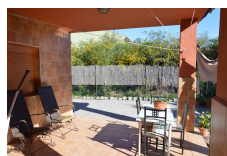

240-01100P
Available

PUEBLO NUEVO DE GUADIARO

350,000€

FEATURES

- 5 Bedrooms
- 2 Bathrooms
- Lock Up Garage
- Private Garden

Interior Size: N/A
Exterior Size: N/A
Plot Area: 312m²
Furnishing: Unfurnished

Rates: TBC
Service Charges: TBC
Price per sqm: £0